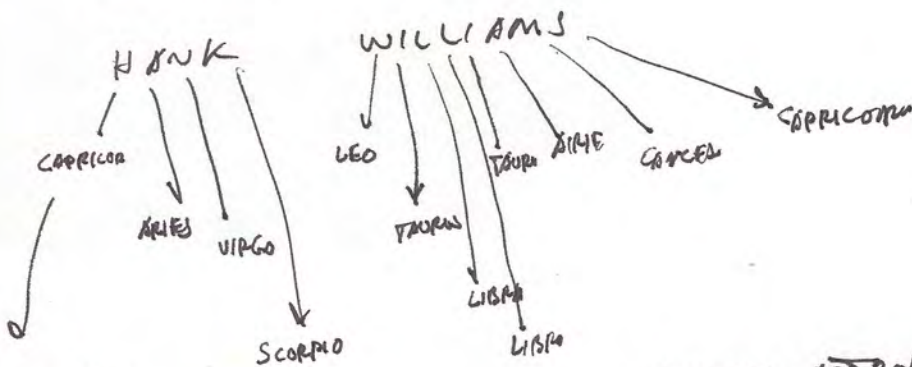

LOCATE ON BOWT

HE

11TH SOUTH SOUTH EAST BACK IN NASHVILLE

ASCENDANT

♊ BONY SLENDER BODY

♀ DRINKING NOT BAD

♁TH HOUSE USE THE HEART POSSIBLE DEATH
SAGITTARIUS

NOTH ♁ IN ♁ RULES ALABAMA BORN

SOON ♁ IN ♀ RULE WEST VIRGINIA DIED

(LIVES IN OPPOSITE TO SATURN RULES DEATH)
SATURN RULES THE 1ST HOUSE OF CHART

IN LIMBO

♁ AMBITION + SOUL IN 12TH HOUSE GIVE ONLY SOUL HELD BACK

5TH MENTAL ABILITY FINISH WEST VIRGINIA

FRIENDS

♃ IN 11TH EMOTIONAL + SERIOUS ABOUT FRIENDS

♃ IN ♁ ONLY GUY REBELLION + TRAVEL

PUDGY LOOK FOR HORROR CHART

MOTHER ♃ IN FALL UNFAVORABLE

STUCK IN ONE KIND OF LIFE INHIBITED

ASCENDANT
IN HOROSCOPE
STRONG
ORAVE
TO SUCCEED