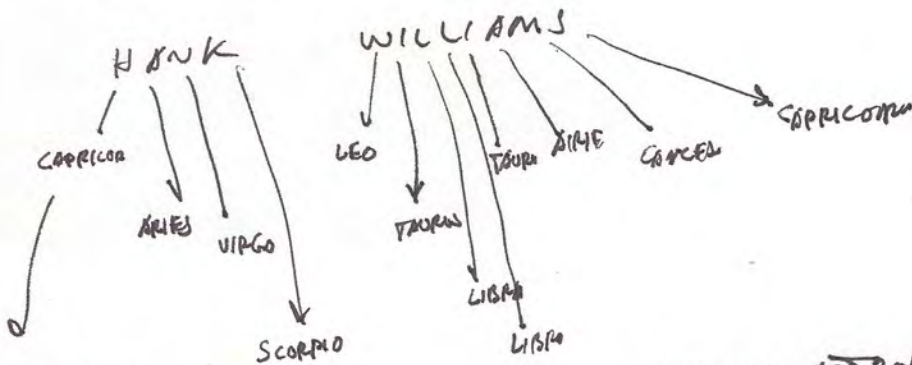

NOTH ♁ IN ♁ RULES ALABAMA BORN

SUN ♁ IN ♀ RULE WEST VIRGINIA DIED

(LUNGS IN OPPOSITE TO SATURN RULES DEATH)  
SATURN RULES THE 1ST HOUSE OF CHART

IN LIMBO

☉ AMBITION + SOUL IN 12<sup>TH</sup> HOUSE GIVE ONLY SOUL HELD BACK

5<sup>TH</sup> MENTAL ABILITY FINISH WEST VIRGINIA

FRIENDS

♃ IN 11<sup>TH</sup> EMOTIONAL + SERIOUS ABOUT FRIENDS

♃ IN ♁ ONLY GUY REBELLION + TRAVEL

PUDGY LOOK FOR HORROR CHART

MOTHER ♃ IN FALL UNFAVORABLE

STUCK IN ONE KIND OF RELIFE INHIBITED

ASCENDANT  
IN HOROSCOPE  
STRONG  
DRIVE  
TO SUCCEED

MACOY ASTROLOGICAL DIRECT  
P. O. BOX 9759  
RICHMOND VA.  
23228

WAS HOLDING PATTERN SELF IMPOSED  
OR DID OTHERS DO IT TO HIM OR SOME CIRCUMSTANCES?